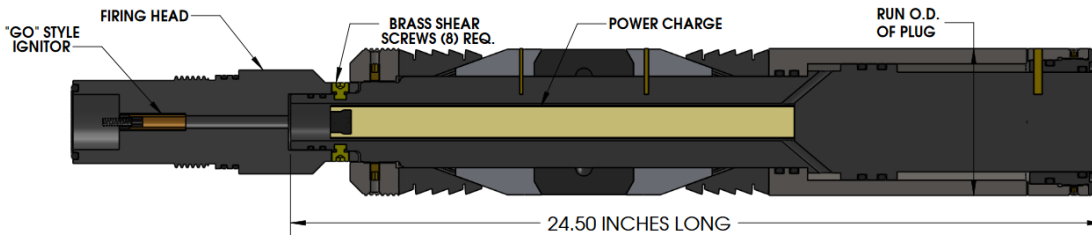

ELIMINATOR CAST IRON PLUG

TECHNICAL SPECIFICATIONS

PART NUMBER	TOOL TYPE	PRESSURE RATING OF PLUG	TEMPERATURE RATING	CASING SIZE	CASING WEIGHT	RUN O.D. OF PLUG	CASING I.D.	REQUIRED SETTING FORCE
DBK-ELM-4500-116-100	ELIMINATOR GAS SET	10,000 PSI	205C (400F)	4-1/2"	10.5#	3.580	4.052	21,000
DBK-ELM-4500-116-100	ELIMINATOR GAS SET	10,000 PSI	205C (400F)	4-1/2"	11.6#	3.580	4.000	21,000
DBK-ELM-4500-116-100	ELIMINATOR GAS SET	10,000 PSI	205C (400F)	4-1/2"	12.6#	3.580	3.958	21,000
DBK-ELM-4500-116-100	ELIMINATOR GAS SET	10,000 PSI	205C (400F)	4-1/2"	13.5#	3.580	3.920	21,000
DBK-ELM-4500-116-100	ELIMINATOR GAS SET	10,000 PSI	205C (400F)	4-1/2"	15.1#	3.580	3.826	21,000
DBK-ELM-4500-116-100	ELIMINATOR GAS SET	10,000 PSI	205C (400F)	5"	23.2#	3.580	4.044	21,000
DBK-ELM-4500-116-100	ELIMINATOR GAS SET	10,000 PSI	205C (400F)	5"	24.1#	3.580	4.000	21,000
DBK-ELM-5500-017-100	ELIMINATOR GAS SET	10,000 PSI	205C (400F)	5"	11.5#	4.424	4.560	25,000
DBK-ELM-5500-017-100	ELIMINATOR GAS SET	10,000 PSI	205C (400F)	5"	13.0#	4.424	4.494	25,000
DBK-ELM-5500-017-100	ELIMINATOR GAS SET	10,000 PSI	205C (400F)	5-1/2"	14.0#	4.424	5.012	25,000
DBK-ELM-5500-017-100	ELIMINATOR GAS SET	10,000 PSI	205C (400F)	5-1/2"	15.5#	4.424	4.950	25,000
DBK-ELM-5500-017-100	ELIMINATOR GAS SET	10,000 PSI	205C (400F)	5-1/2"	17.0#	4.424	4.892	25,000
DBK-ELM-5500-017-100	ELIMINATOR GAS SET	10,000 PSI	205C (400F)	5-1/2"	20.0#	4.424	4.778	25,000
DBK-ELM-5500-017-100	ELIMINATOR GAS SET	10,000 PSI	205C (400F)	5-1/2"	23.0#	4.424	4.670	25,000
DBK-ELM-5500-017-100	ELIMINATOR GAS SET	10,000 PSI	205C (400F)	5-1/2"	26.0#	4.424	4.548	25,000
DBK-ELM-7000-026-100	ELIMINATOR GAS SET	10,000 PSI	205C (400F)	7"	20.0#	5.910	6.456	30,000
DBK-ELM-7000-026-100	ELIMINATOR GAS SET	10,000 PSI	205C (400F)	7"	23.0#	5.910	6.366	30,000
DBK-ELM-7000-026-100	ELIMINATOR GAS SET	10,000 PSI	205C (400F)	7"	26.0#	5.910	6.276	30,000
DBK-ELM-7000-026-100	ELIMINATOR GAS SET	10,000 PSI	205C (400F)	7"	29.0#	5.910	6.184	30,000
DBK-ELM-7000-026-100	ELIMINATOR GAS SET	10,000 PSI	205C (400F)	7"	32.0#	5.910	6.094	30,000